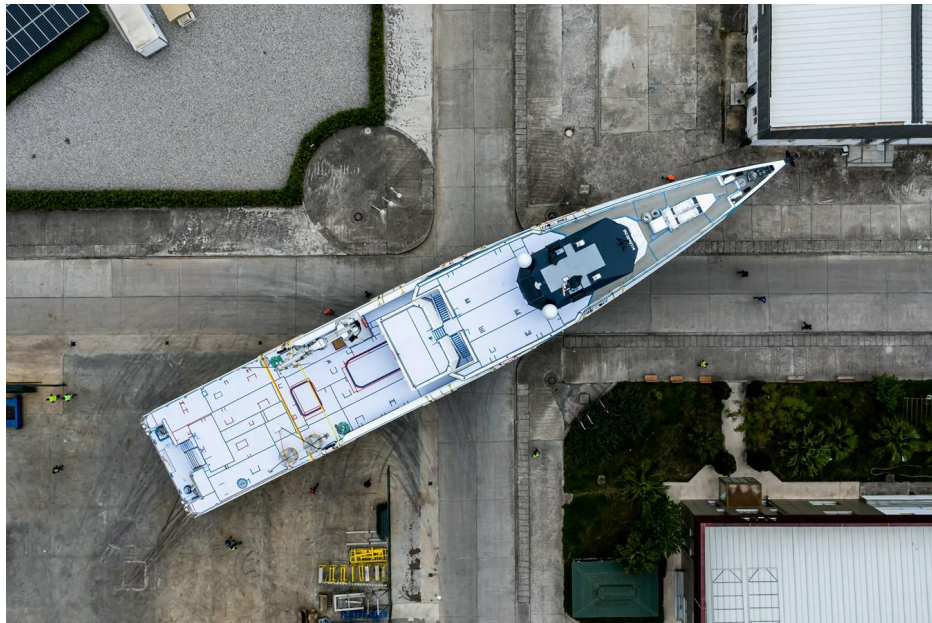

**TIME OFF YS5009**

**\_AVV2864**

**DJI\_0064**

Generated On 4/21/2021 6:47:04 AM by Douglas McFarlane

**Lomond Yachts**  
Admiralty Way  
Teddington  
Richmond-Upon-Thames England  
TW11 0NL United Kingdom