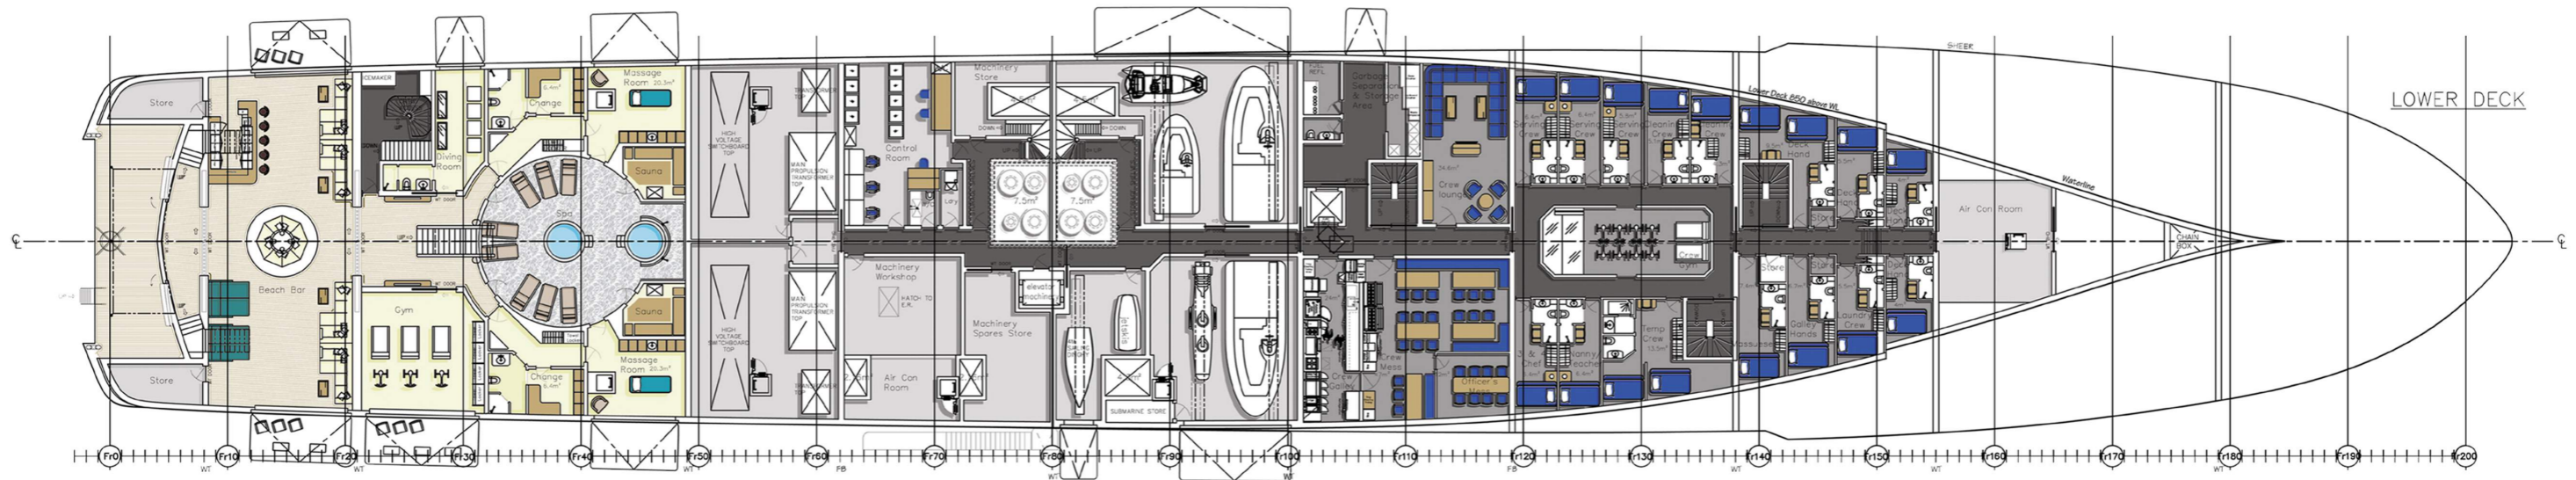

TONY CASTRO DESIGN

© 2018

LOMOND YACHTS
POST MONACO 2018 MEETING
100M-140M CONCEPTS - DESIGN EXAMPLES

140M DESIGN

TONY CASTRO DESIGN

© 2018

140M DESIGN

140M DESIGN

TONY CASTRO DESIGN

© 2018

125M EXAMPLE G.A

125M EXAMPLE G.A

125M EXAMPLE G.A

125M EXAMPLE DECK SPACE

95M CONCEPT EXAMPLE
TO SHOW CONCEPT ABILITIES

95M CONCEPT EXAMPLE
TO SHOW CONCEPT ABILITIES