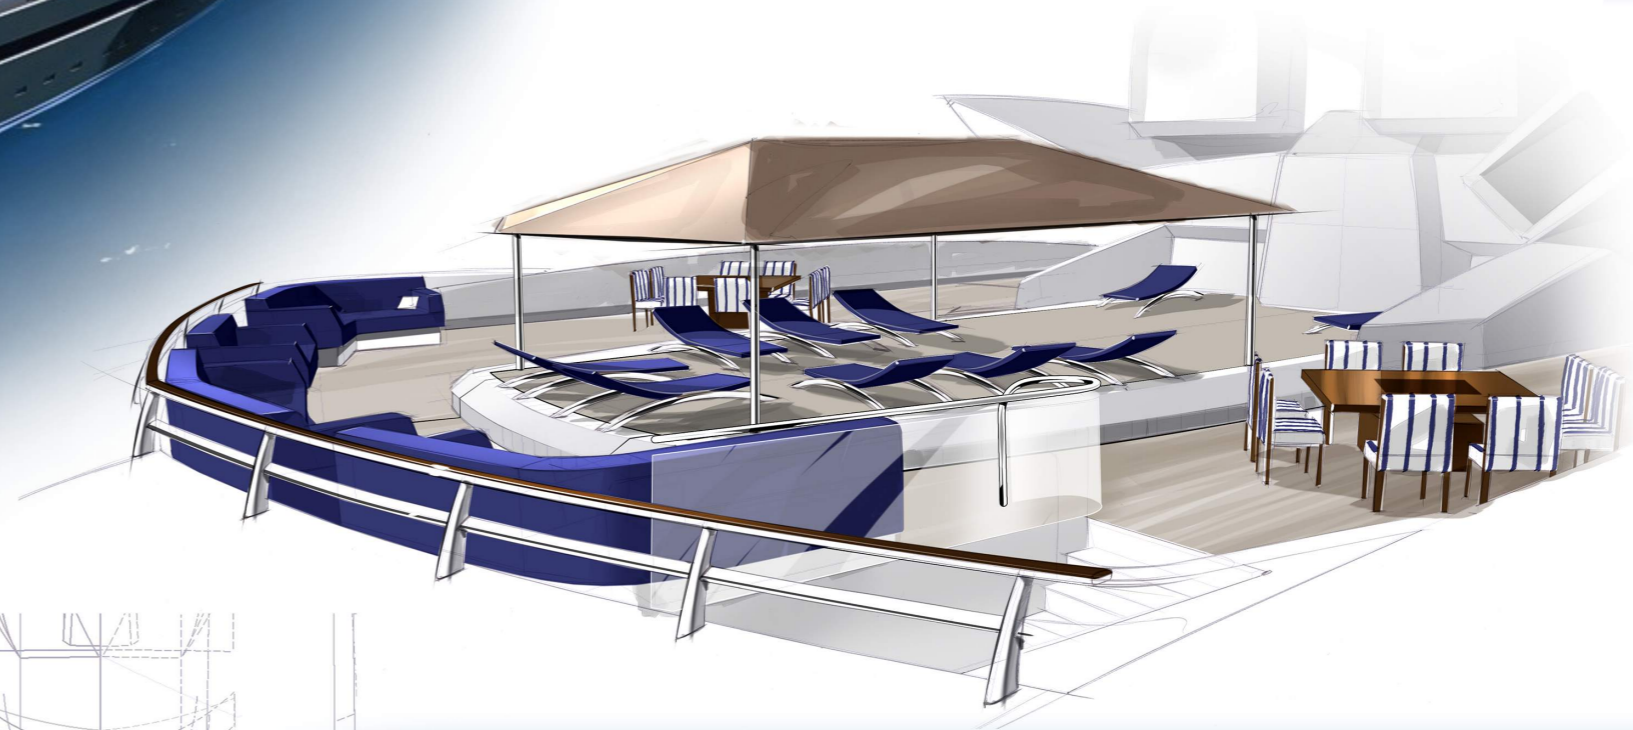

TONY CASTRO DESIGN

© 2018

LOMOND YACHTS
POST MONACO 2018 MEETING
100M-140M CONCEPTS - DESIGN EXAMPLES

140M DESIGN

TONY CASTRO DESIGN

© 2018

140M DESIGN

140M DESIGN

TONY CASTRO DESIGN

© 2018

125M EXAMPLE G.A

125M EXAMPLE G.A

125M EXAMPLE G.A

125M EXAMPLE DECK SPACE

95M CONCEPT EXAMPLE
TO SHOW CONCEPT ABILITIES

95M CONCEPT EXAMPLE
TO SHOW CONCEPT ABILITIES

95M CONCEPT EXAMPLE
TO SHOW CONCEPT ABILITIES

TONY CASTRO DESIGN © 2018
OUR CONCEPT ABILITIES
ARE BOUND ONLY BY YOUR
IMAGINATION...