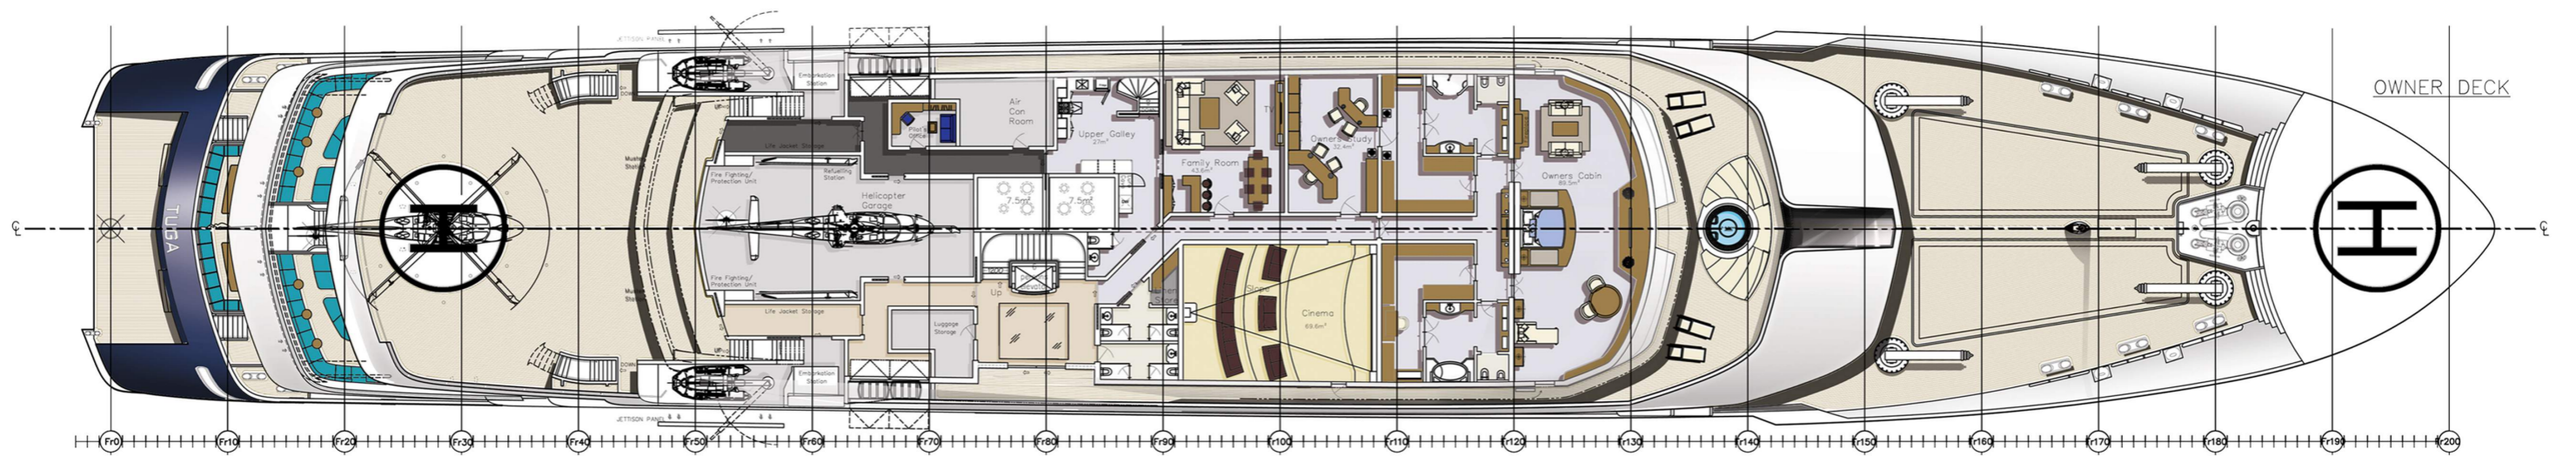

TONY CASTRO DESIGN

© 2018

LOMOND YACHTS
POST MONACO 2018 MEETING
100M-140M CONCEPTS - DESIGN EXAMPLES

140M DESIGN

TONY CASTRO DESIGN

© 2018

140M DESIGN

140M DESIGN

TONY CASTRO DESIGN

© 2018

125M EXAMPLE G.A

125M EXAMPLE G.A

125M EXAMPLE G.A

125M EXAMPLE DECK SPACE

95M CONCEPT EXAMPLE
TO SHOW CONCEPT ABILITIES

95M CONCEPT EXAMPLE
TO SHOW CONCEPT ABILITIES