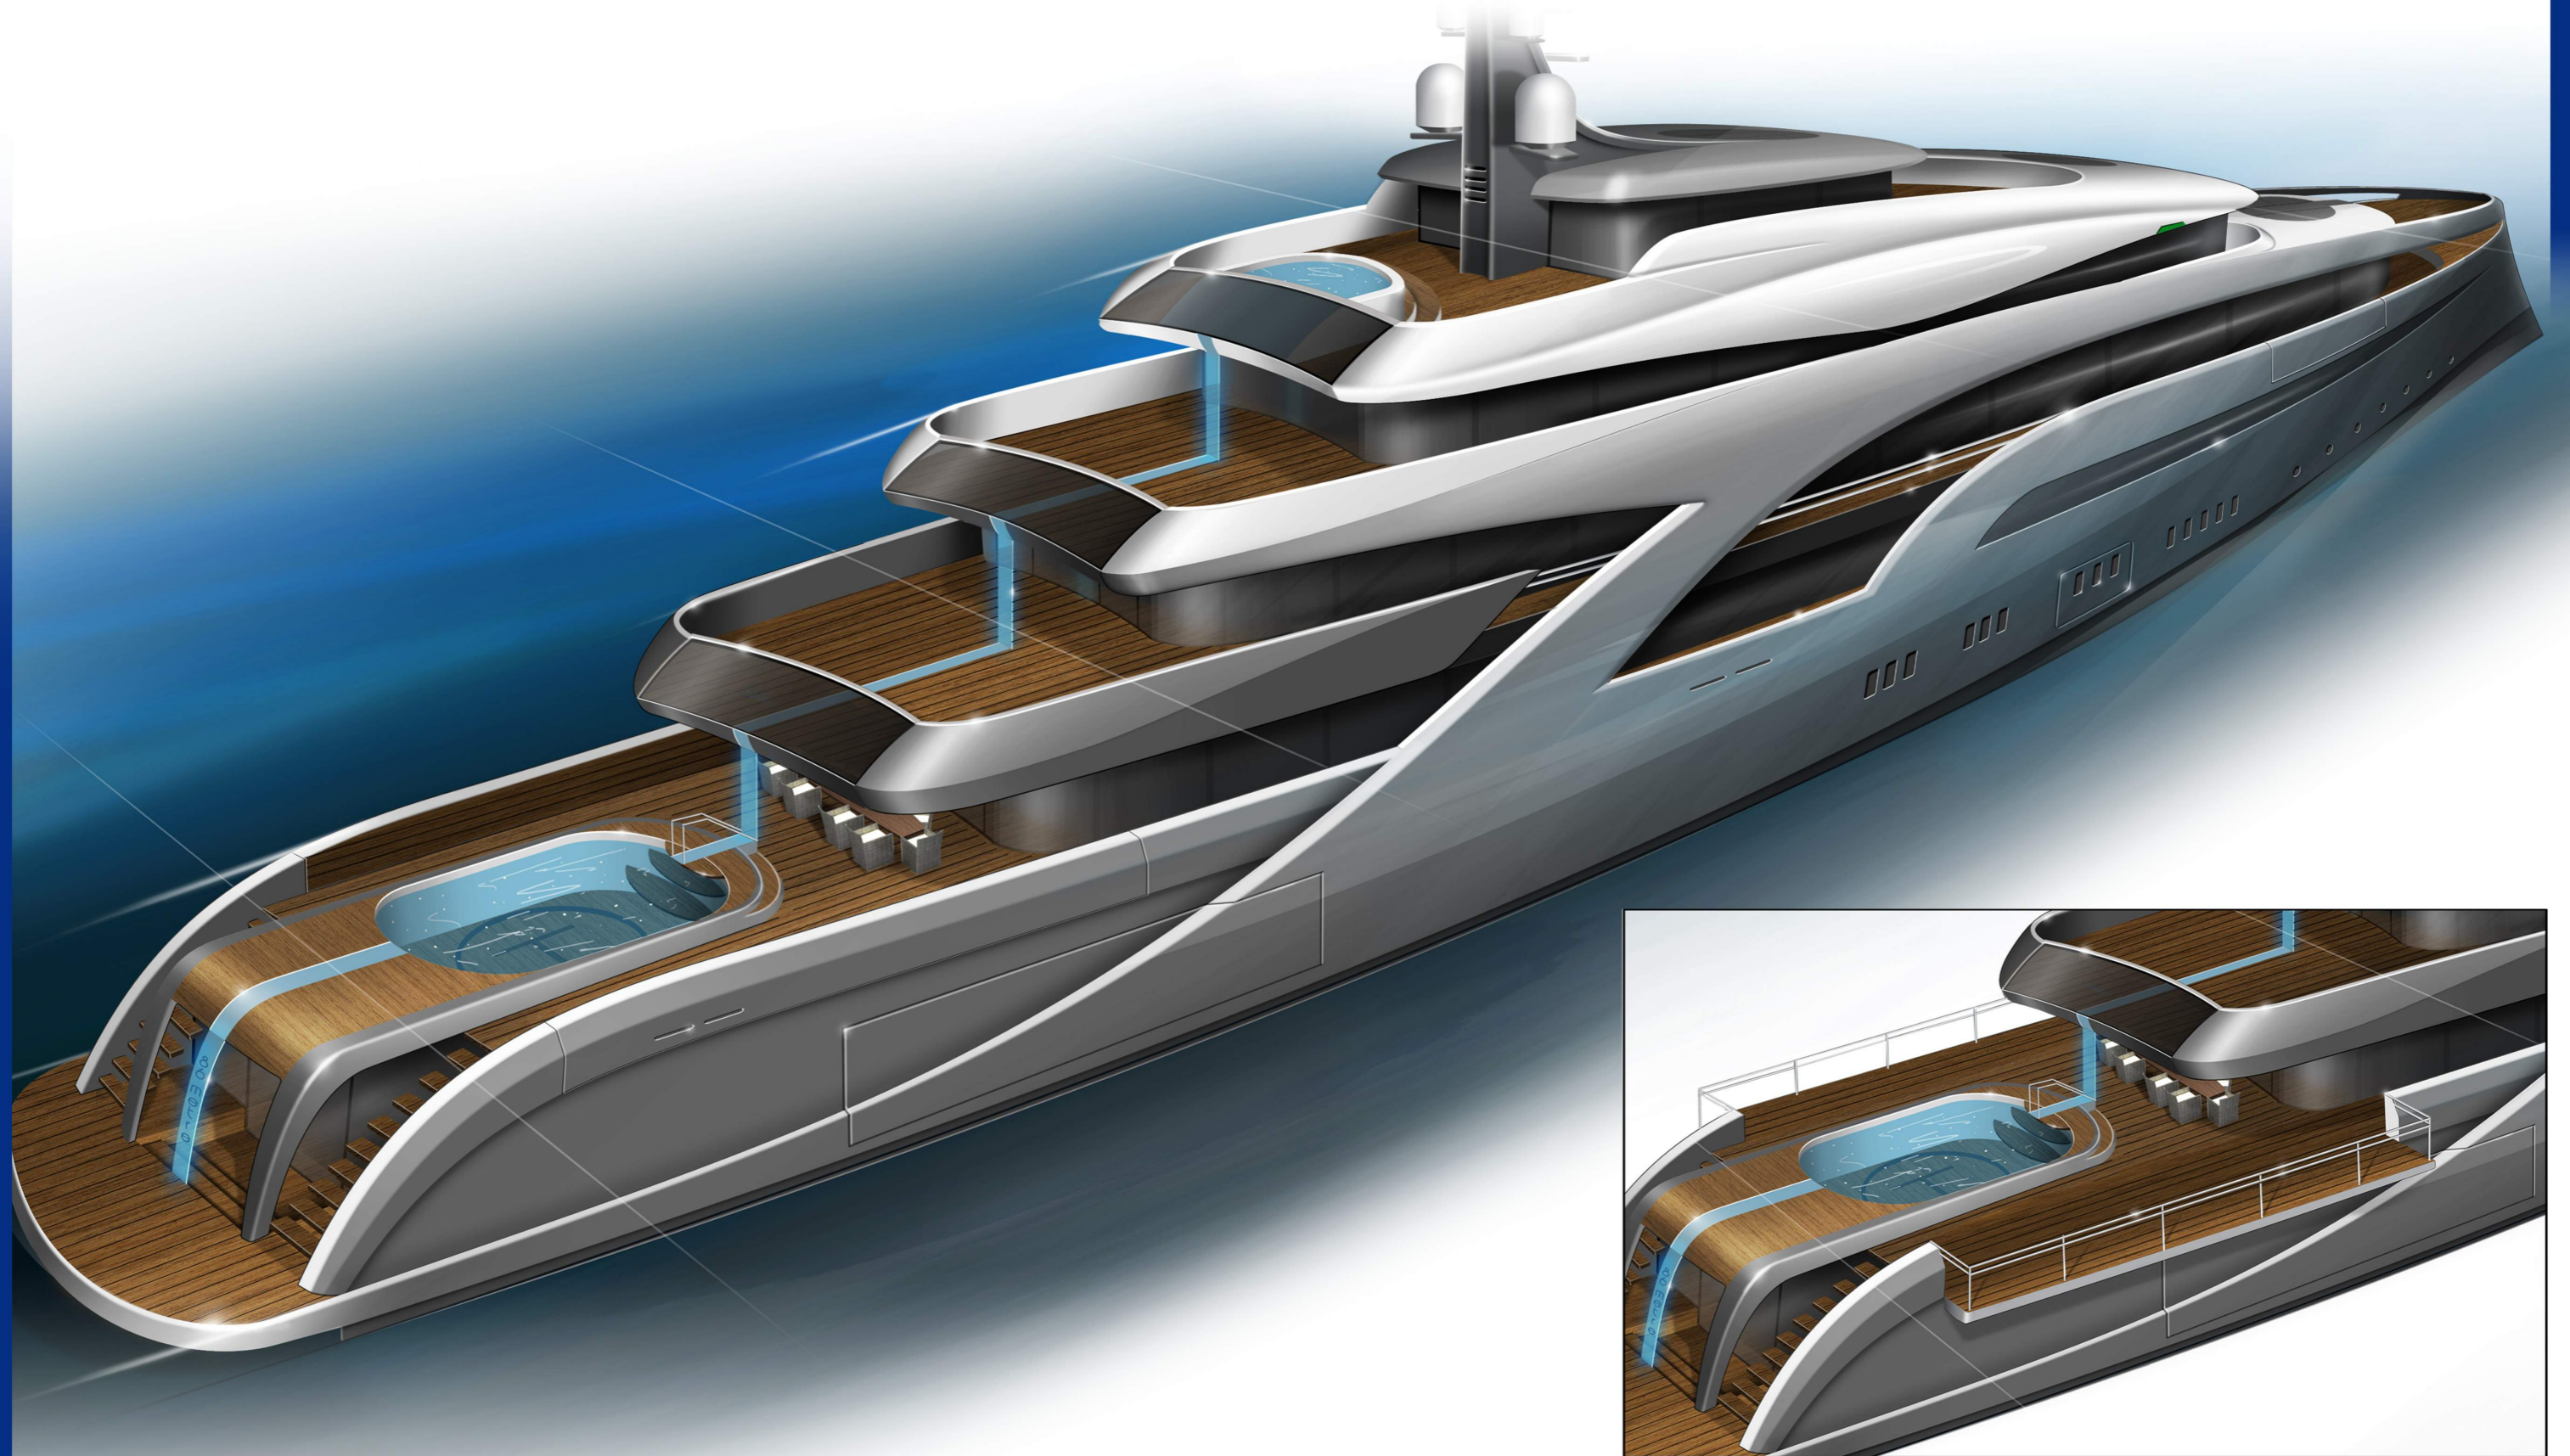

TONY CASTRO DESIGN

© 2018

LOMOND YACHTS
POST MONACO 2018 MEETING
100M-140M CONCEPTS - DESIGN EXAMPLES

140M DESIGN

TONY CASTRO DESIGN

© 2018

140M DESIGN

140M DESIGN

TONY CASTRO DESIGN

© 2018

125M EXAMPLE G.A

125M EXAMPLE G.A

125M EXAMPLE G.A

125M EXAMPLE DECK SPACE

95M CONCEPT EXAMPLE
TO SHOW CONCEPT ABILITIES

95M CONCEPT EXAMPLE
TO SHOW CONCEPT ABILITIES

95M CONCEPT EXAMPLE
TO SHOW CONCEPT ABILITIES

TONY CASTRO DESIGN © 2018
OUR CONCEPT ABILITIES
ARE BOUND ONLY BY YOUR
IMAGINATION...