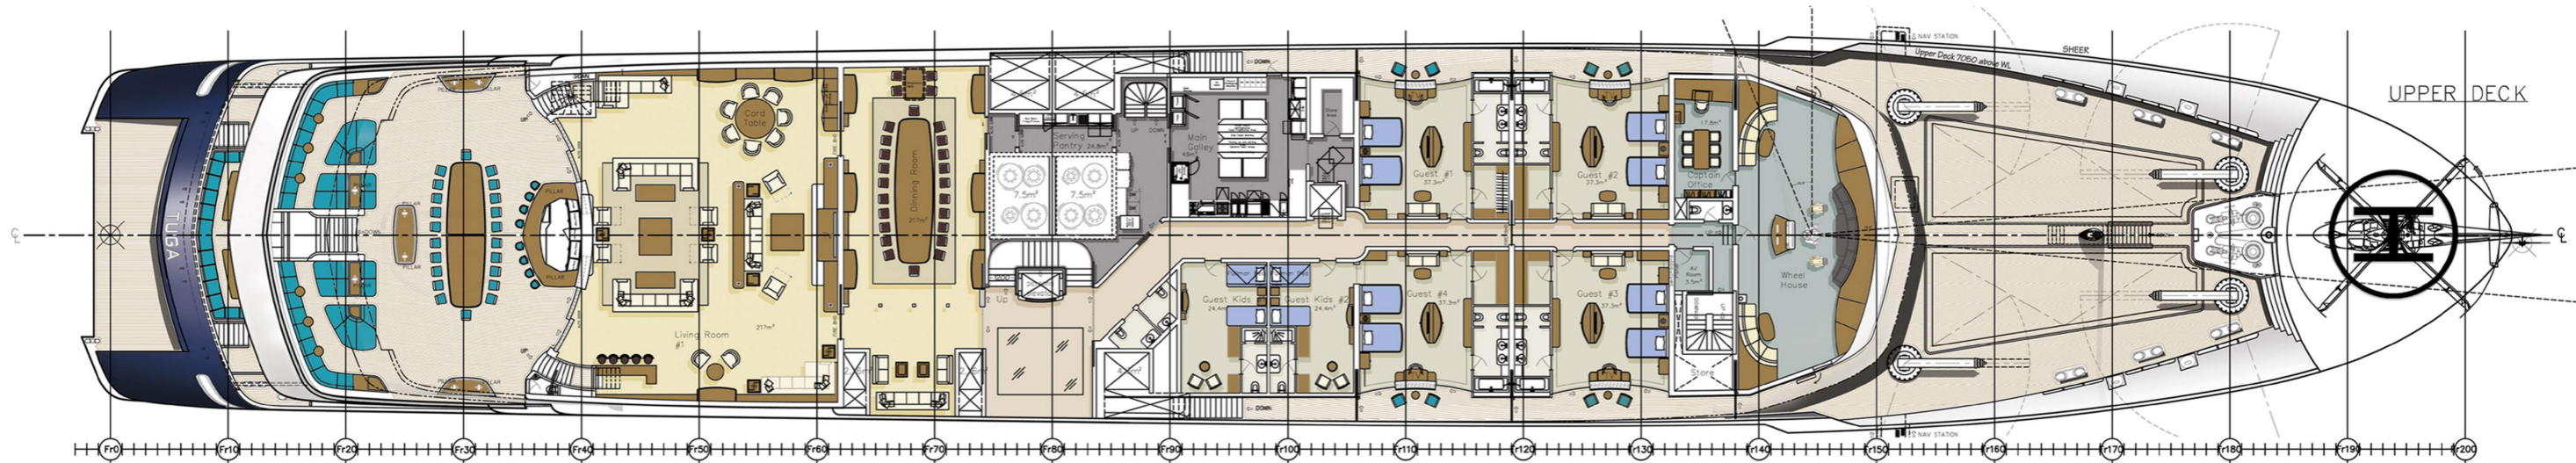

TONY CASTRO DESIGN

© 2018

LOMOND YACHTS
POST MONACO 2018 MEETING
100M-140M CONCEPTS - DESIGN EXAMPLES

140M DESIGN

TONY CASTRO DESIGN

© 2018

140M DESIGN

140M DESIGN

TONY CASTRO DESIGN

© 2018

125M EXAMPLE G.A

125M EXAMPLE G.A

125M EXAMPLE G.A

125M EXAMPLE DECK SPACE

95M CONCEPT EXAMPLE
TO SHOW CONCEPT ABILITIES

95M CONCEPT EXAMPLE
TO SHOW CONCEPT ABILITIES