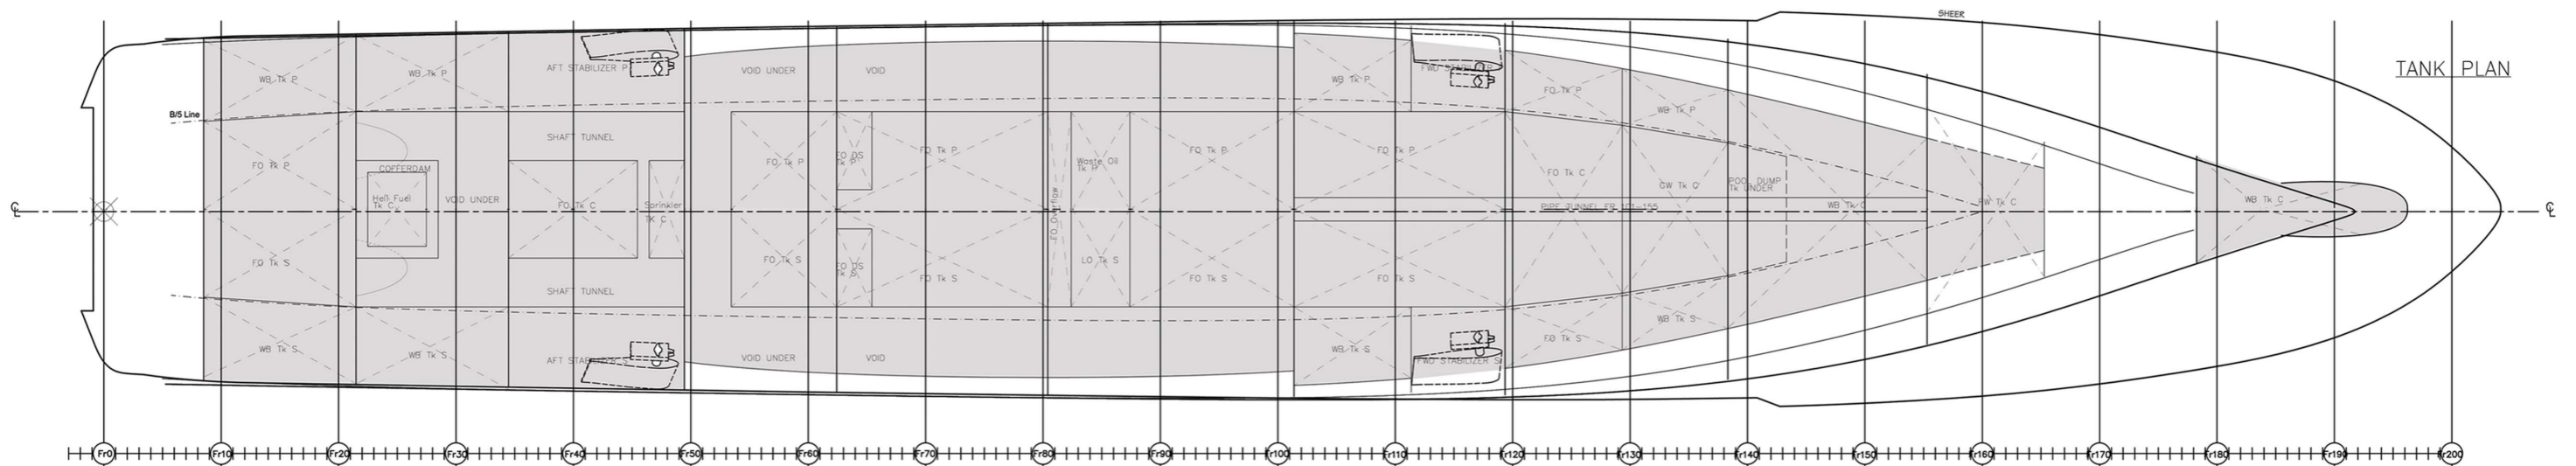

TONY CASTRO DESIGN

© 2018

125M EXAMPLE G.A

125M EXAMPLE G.A

125M EXAMPLE G.A

125M EXAMPLE DECK SPACE

95M CONCEPT EXAMPLE
TO SHOW CONCEPT ABILITIES

95M CONCEPT EXAMPLE
TO SHOW CONCEPT ABILITIES