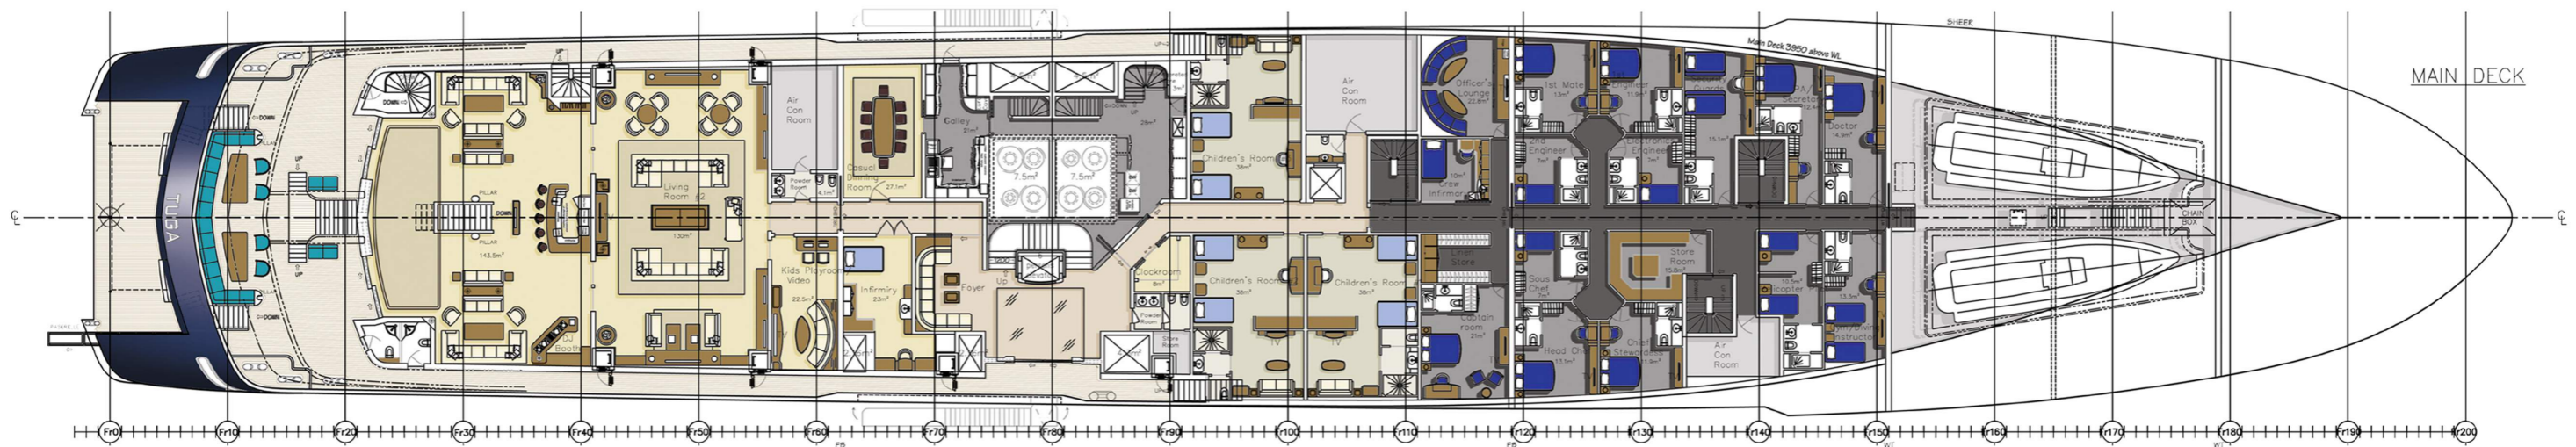

TONY CASTRO DESIGN

© 2018

LOMOND YACHTS
POST MONACO 2018 MEETING
100M-140M CONCEPTS - DESIGN EXAMPLES

140M DESIGN

TONY CASTRO DESIGN

© 2018

140M DESIGN

140M DESIGN

TONY CASTRO DESIGN

© 2018

125M EXAMPLE G.A

125M EXAMPLE G.A

125M EXAMPLE G.A

125M EXAMPLE DECK SPACE

95M CONCEPT EXAMPLE
TO SHOW CONCEPT ABILITIES

95M CONCEPT EXAMPLE
TO SHOW CONCEPT ABILITIES