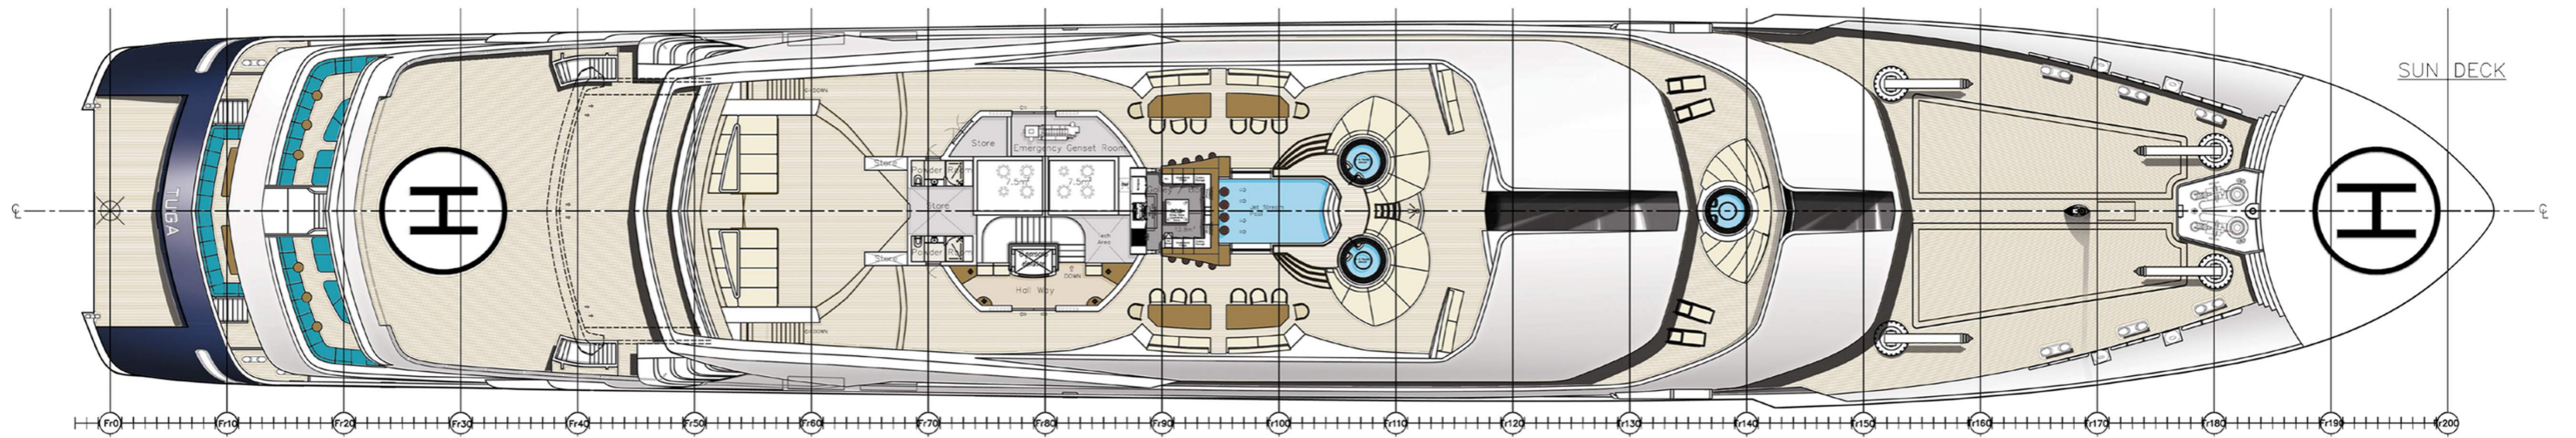

TONY CASTRO DESIGN

© 2018

LOMOND YACHTS
POST MONACO 2018 MEETING
100M-140M CONCEPTS - DESIGN EXAMPLES

140M DESIGN

TONY CASTRO DESIGN

© 2018

140M DESIGN

140M DESIGN

TONY CASTRO DESIGN

© 2018

125M EXAMPLE G.A

125M EXAMPLE G.A

125M EXAMPLE G.A

125M EXAMPLE DECK SPACE

95M CONCEPT EXAMPLE
TO SHOW CONCEPT ABILITIES

95M CONCEPT EXAMPLE
TO SHOW CONCEPT ABILITIES