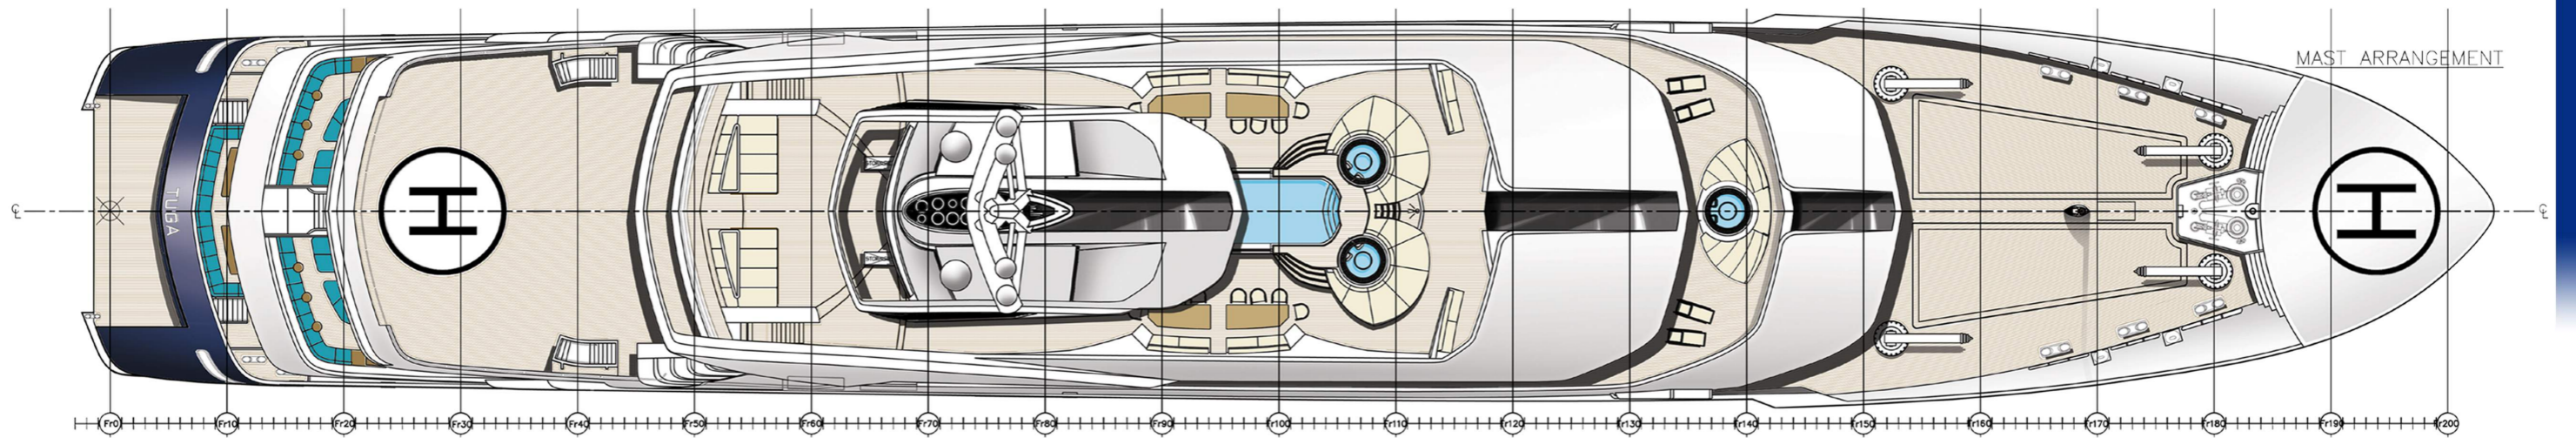

TONY CASTRO DESIGN

© 2018

LOMOND YACHTS
POST MONACO 2018 MEETING
100M-140M CONCEPTS - DESIGN EXAMPLES

140M DESIGN

TONY CASTRO DESIGN

© 2018

140M DESIGN

140M DESIGN

TONY CASTRO DESIGN

© 2018

125M EXAMPLE G.A

125M EXAMPLE G.A

125M EXAMPLE G.A

125M EXAMPLE DECK SPACE

95M CONCEPT EXAMPLE
TO SHOW CONCEPT ABILITIES

95M CONCEPT EXAMPLE
TO SHOW CONCEPT ABILITIES