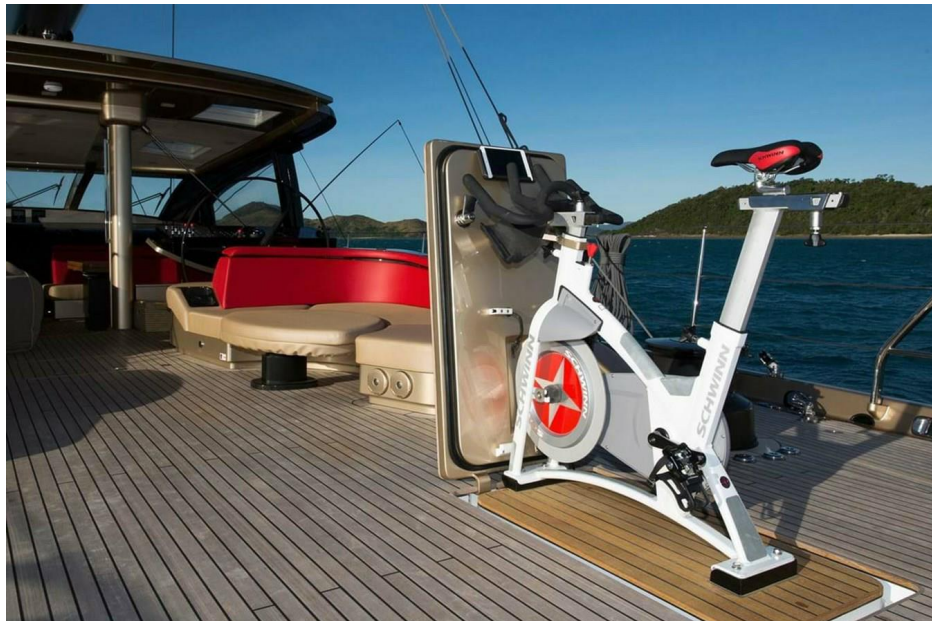

ESCAPADE_Page_21_Image_0001

Generated On 9/11/2022 12:26 PM by Douglas McFarlane

Lomond Yachts
Admiralty Way
Teddington
Richmond-Upon-Thames England
TW11 0NL United Kingdom

Douglas McFarlane
P: +44 2036527453
M: +44 7946414440
douglas@lomondyachts.com
www.lomondyachts.com

ESCAPADE