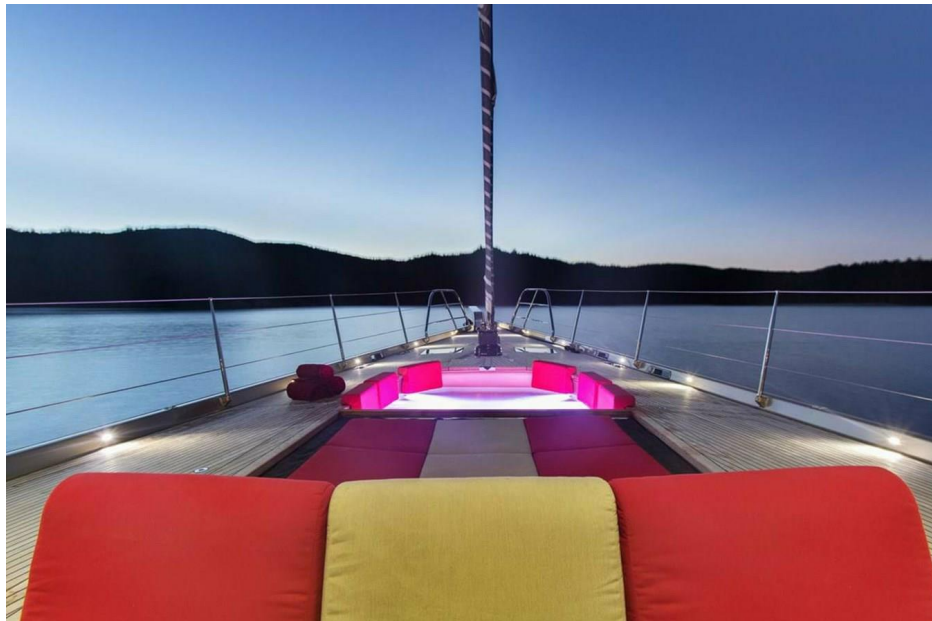

ESCAPADE_Page_25_Image_0001

Generated On 9/11/2022 12:26 PM by Douglas McFarlane

Lomond Yachts
Admiralty Way
Teddington
Richmond-Upon-Thames England
TW11 0NL United Kingdom

Douglas McFarlane
P: +44 2036527453
M: +44 7946414440
douglas@lomondyachts.com
www.lomondyachts.com

ESCAPADE