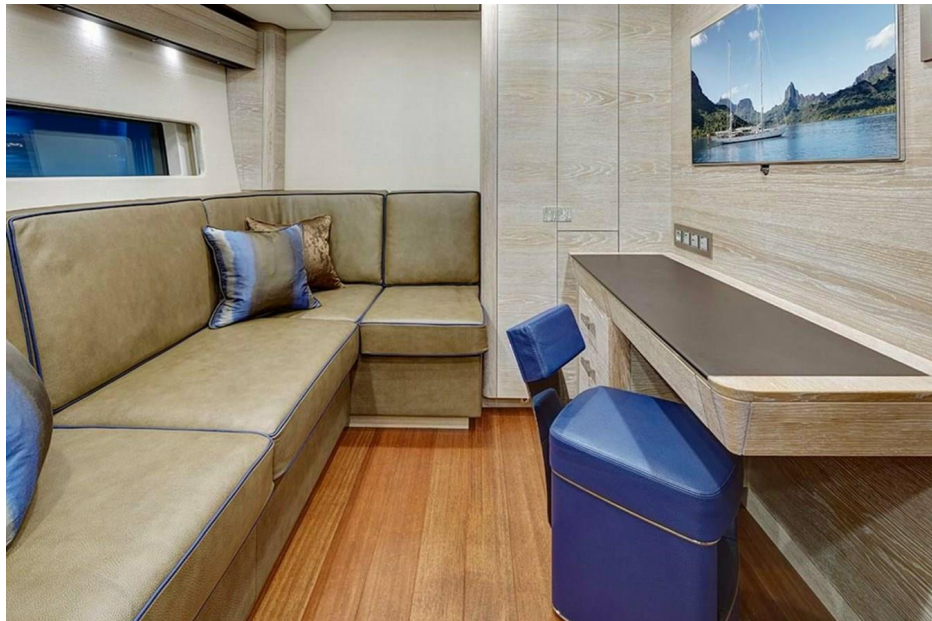

ESCAPADE_Page_17_Image_0001