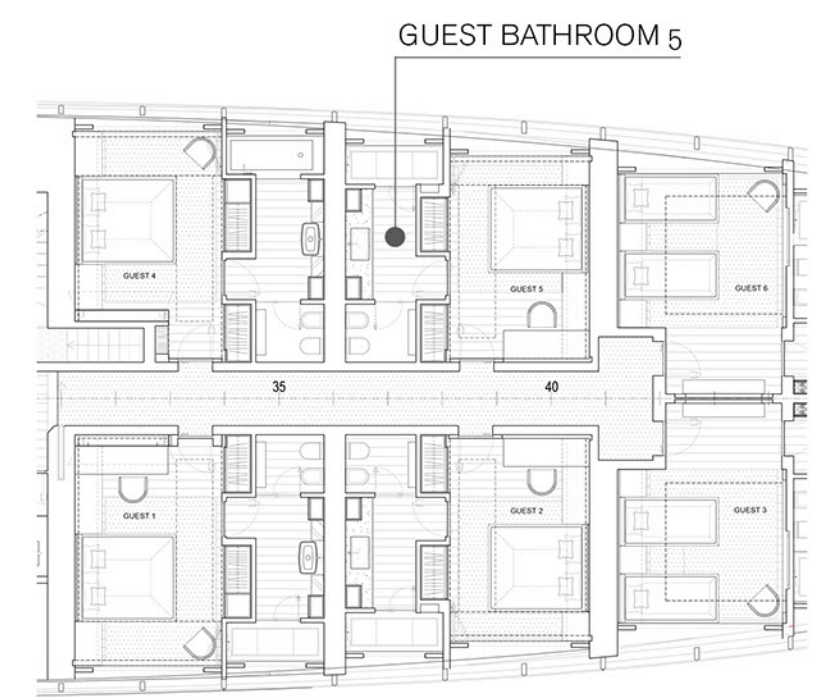

PANELS TBD

LEATHER TBD

PANELS TBD

MICHELA REVERBERI
studio

Proj. 1510 - 80mt M/Y TURQUOISE SHIPYARD
STAIRS 1

QYM EQUIPMENT TBD

GUEST BATHROOM 1

GUEST CABIN 1

GUEST BATHROOM 2

GUEST CABIN 2

GUEST CABIN 5

CONSOLLE TBD

CONSOLLE TBD

GUEST BATHROOM 3

GUEST CABIN 3

GUEST BATHROOM 6

GUEST CABIN 6