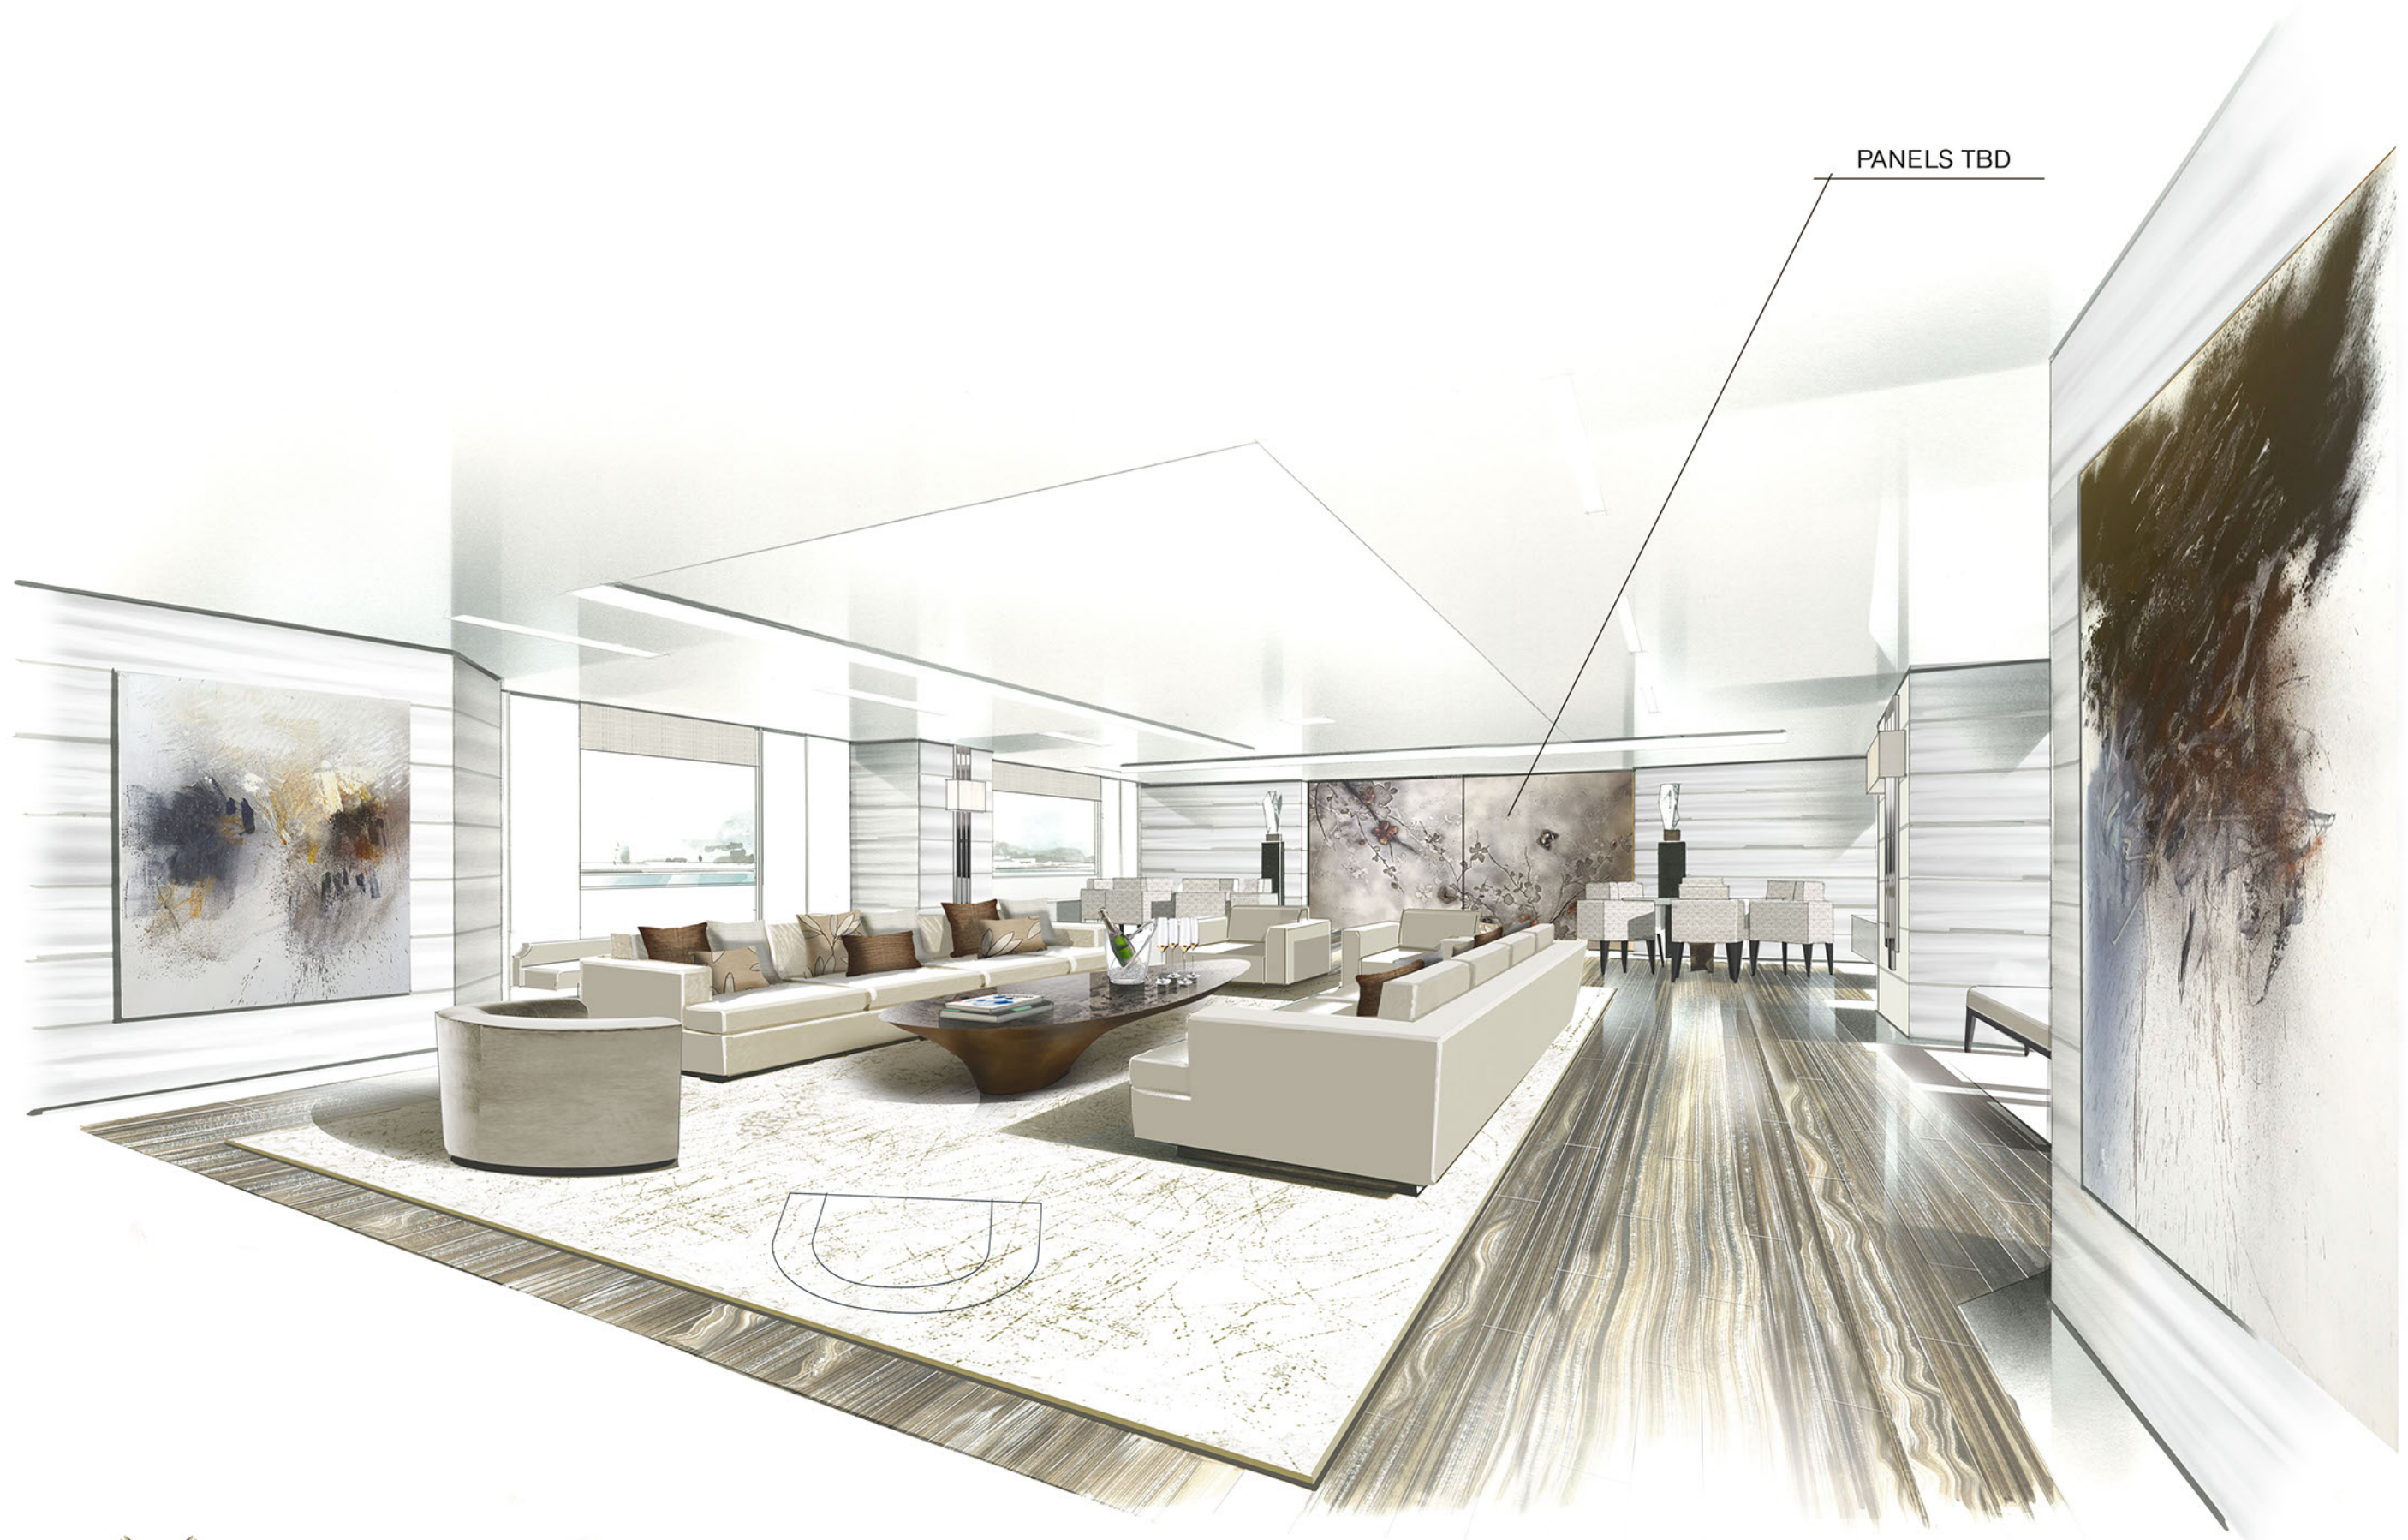

PANELS TBD

LEATHER TBD

PANELS TBD

MICHELA REVERBERI
studio

Proj. 1510 - 80mt M/Y TURQUOISE SHIPYARD
STAIRS 1

QYM EQUIPMENT TBD

GUEST BATHROOM 1

GUEST CABIN 1