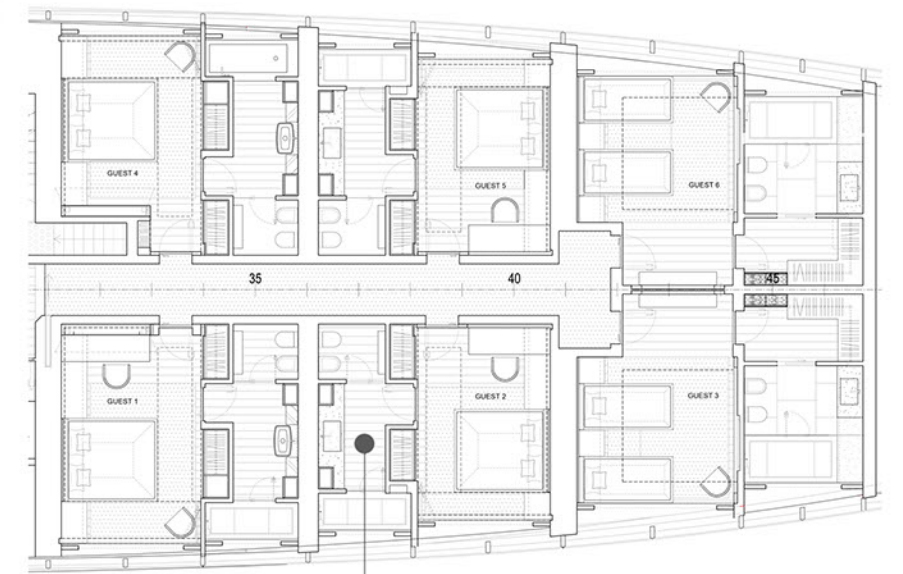

PANELS TBD

LEATHER TBD

PANELS TBD

MICHELA REVERBERI
studio

Proj. 1510 - 80mt M/Y TURQUOISE SHIPYARD
STAIRS 1

QYM EQUIPMENT TBD

GUEST BATHROOM 1

GUEST CABIN 1

GUEST BATHROOM 2

GUEST CABIN 2

GUEST CABIN 5

CONSOLLE TBD

CONSOLLE TBD

GUEST BATHROOM 3

GUEST CABIN 3

GUEST BATHROOM 6

GUEST CABIN 6