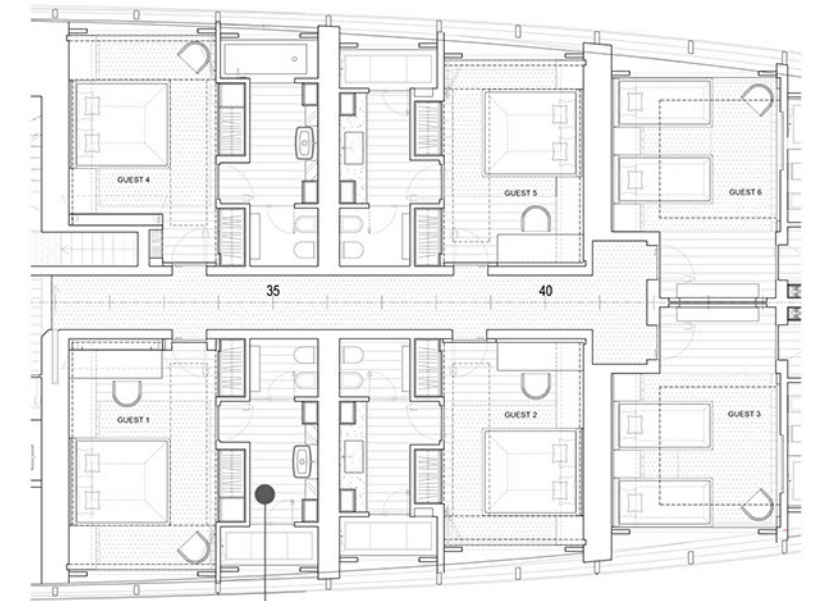

PANELS TBD

LEATHER TBD

PANELS TBD

MICHELA REVERBERI
studio

Proj. 1510 - 80mt M/Y TURQUOISE SHIPYARD
STAIRS 1

QYM EQUIPMENT TBD

GUEST BATHROOM 1

GUEST CABIN 1

GUEST BATHROOM 2

GUEST CABIN 2

GUEST CABIN 5

CONSOLLE TBD

CONSOLLE TBD

GUEST BATHROOM 3

GUEST CABIN 3

GUEST BATHROOM 6

GUEST CABIN 6